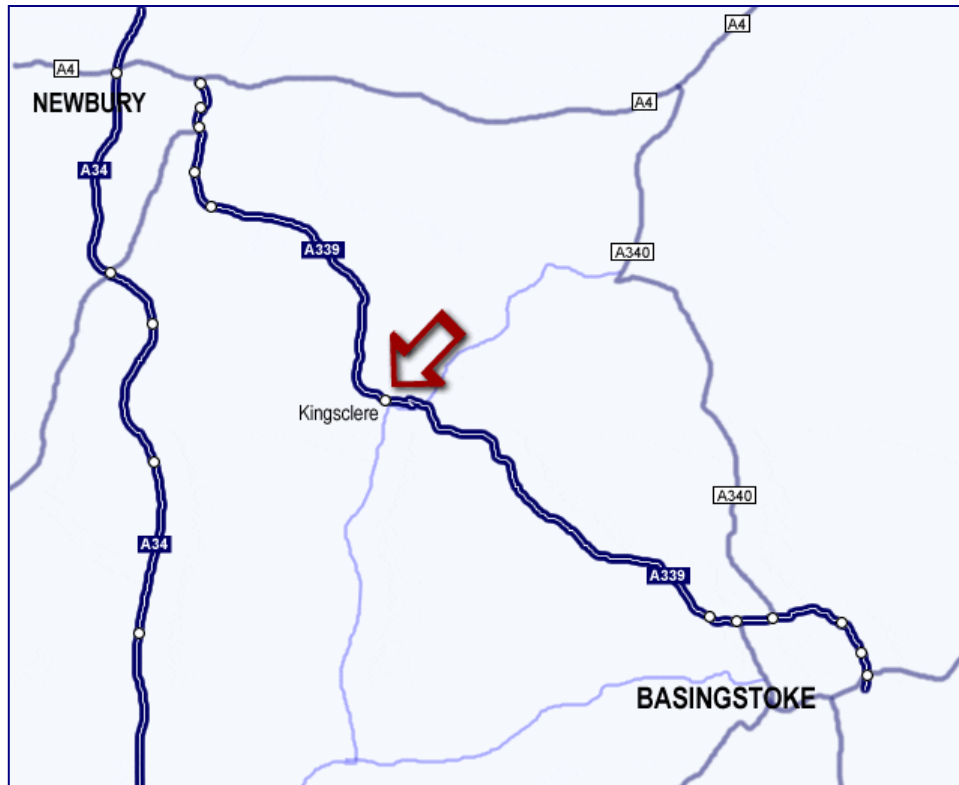

## Directions to research centre

Coldrige House, Kingsclere Park, Kingsclere,  
Newbury, Berkshire, RG10 4SW  
Tel: 0870 199 4056

### **Directions from M4 motorway / A34 North**

Leave / cross the M4 at junction 13  
Take the A34 south for approximately 6 miles  
Exit the A34 at the Tot-Hill Services exit and turn left following the signs towards Newbury  
After approximately 1.5 miles turn right at the roundabout onto the A339 towards Basingstoke  
Remain on the A339 for approximately 7 miles  
After 7 miles you will pass a Texaco filling station and reach a small roundabout  
Do not turn right into Kingsclere village but left into Kingsclere Park Business Centre

### **Directions from the M3 motorway**

Leave the M3 at junction 6  
Follow the signs to Newbury staying on the A339 heading North  
After approximately 7 miles you will approach the village of Kingsclere  
At no stage should you turn left into Kingsclere, instead stay on the A339 by pass  
At the first and only roundabout near Kingsclere turn Right into the Business Park  
Our offices are straight down to the bottom of the park.